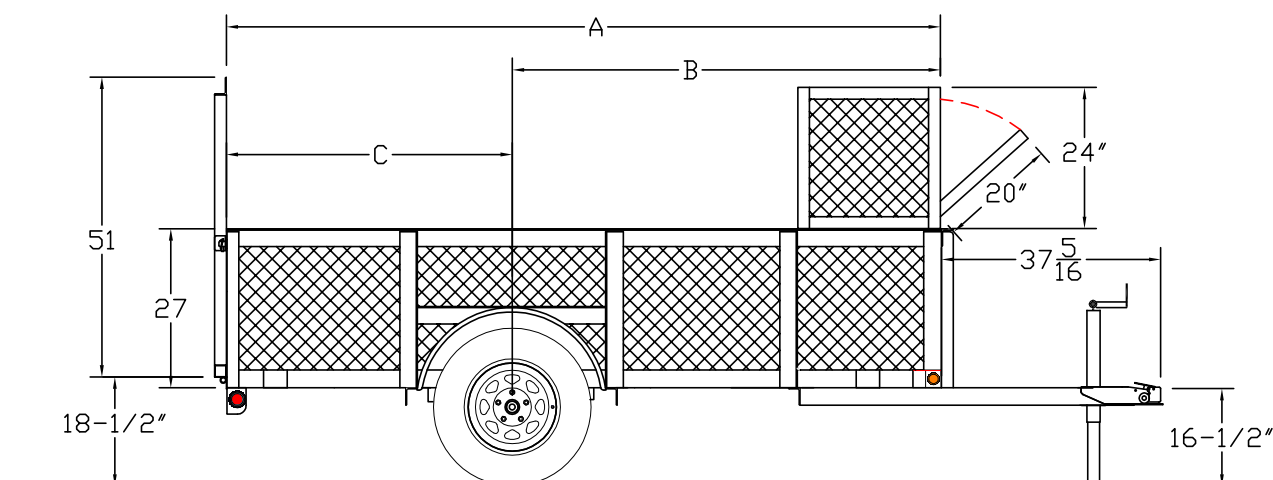

30LS/35LS Single Axle Landscape Trailer

G.V.W.R.	2,995#	Axle	3,500# EZ Lube Axle w/ Brake Flanges
G.A.W.R. (Ea. Axle)	2,995#	Supension	Multi-Leaf Spring
COUPLER	2" A-Frame	Tire	ST205/75R-15 Load Range C
SAFETY CHAINS	1/4" Grd. 30 w/ Safety Latch Hook (2 ea)	Wheel	15" x 5; White Spoke, 5 on 5 Bolt Pattern
JACK	2,000# Top Wind (Bolted On)	Floor	2" Treated Pine or Douglas Fir*
TONGUE	3" Channel	Lights	L.E.D. D.O.T. Stop, Tail, Turn & Clearance
TOP RAIL	3" x 2" x 3/16" Angle	Elec. Plug	4-Way Flat w/ Loom
FRAME	3" x 2" x 3/16" Angle	Finish (Prep)	Steel is Cleaned to Ensure a Professional, Smooth Finish
CROSSMEMBERS	3" x 2" x 3/16" Angle	Finish	Superior Quality Finish is Applied for a Highly Decorative and Protective Finish
SIDES	24" Sides Enclosed w/Expanded Metal		
FENDERS	9" x 32" Rolled Formed w/ Back		

* Douglas Fir Available from Caldwell, ID Facility Only

Standard Features

- (4) Tie Down Loops Inside Bed
- EZ Lube Hubs
- Dexter Brand Axle
- 24" Sides Enclosed with Expanded Metal
- Grommet Mount Sealed Lighting
- L.E.D. Lighting Package
- Protected Wiring
- Removable Sand Foot on Jack
- Radial Tires **NEW!**
- Brake Flanges on Axle for Easy Brake Addition
- A-Frame Channel Tongue
- (4) Tie Down Pockets on Outside of Frame
- Lockable Landscape Box (24" x 24" x Width of Trailer)
- (5) Tool Holders on Rear of Landscape Box
- 4' Tall Rear Rampgate

Description

Dimensions			
Length	A	B	C
10'	121-1/2"	73"	48-1/2"
12'	145-1/2"	85"	60-1/2"
14'	169-1/2"	97"	72-1/2"

30LS/35LS Single Axle Landscape Trailer ●

Shown with optional spare tire mount.

◆ Model	Weight*	Description
30LS-10	1,110#	60" x 10' Single Axle Landscape Trailer
35LS-10	1,300#	83" x 10' Single Axle Landscape Trailer
35LS-12	1,510#	83" x 12' Single Axle Landscape Trailer
35LS-14	1,720#	83" x 14' Single Axle Landscape Trailer